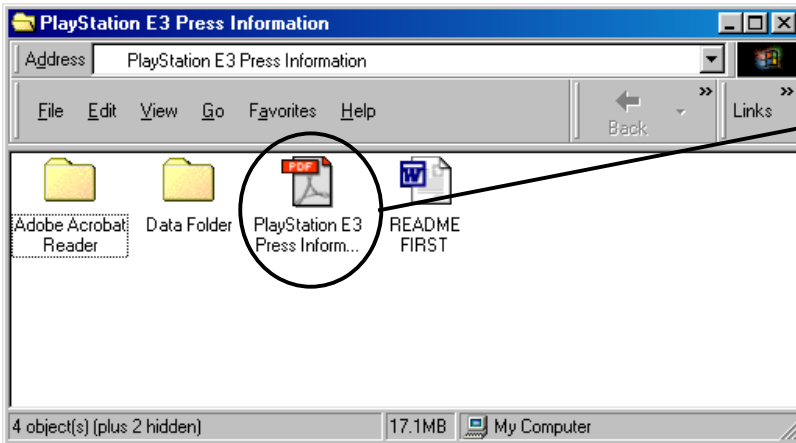

README FIRST

This CD contains 6 files – 4 visible and 2 hidden files:

- 1) README FIRST.rtf (this file)
- 2) *PlayStation E3 Press Information.pdf*.
- 3) Data Folder
- 4) Adobe Acrobat Reader (Self Extracting File).
- 5) Autorun (allows the *PlayStation E3 Press Information.pdf* to automatically run).
- 6) Bin folder (Resource file for Autorun).