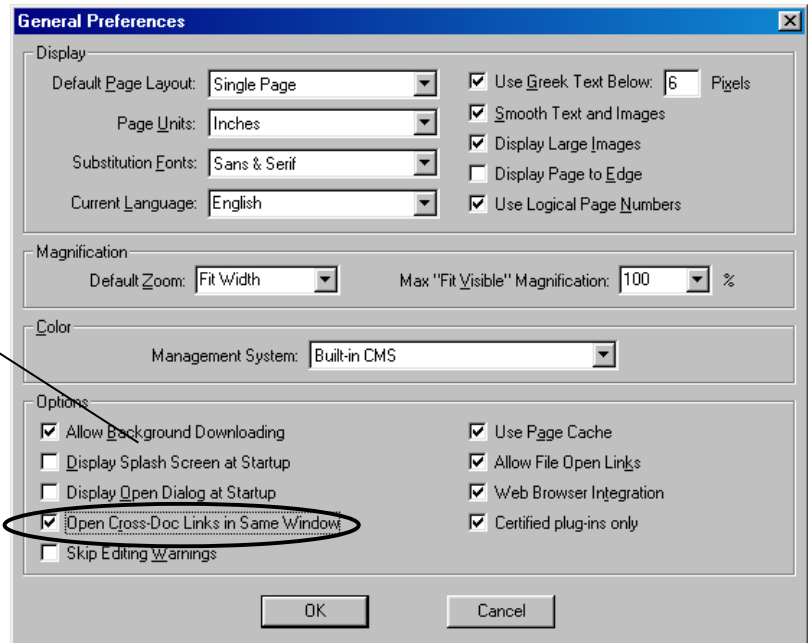

README FIRST

This CD contains 6 files – 4 visible and 2 hidden files:

1) README FIRST.rtf (this file)
2) *PlayStation E3 Press Information.pdf*.
3) Data Folder
4) Adobe Acrobat Reader (Self Extracting File).
5) Autorun (allows the *PlayStation E3 Press Information.pdf* to automatically run).
6) Bin folder (Resource file for Autorun).

The documents in the Data Folder may be accessed one of two ways, through your browser or through the pdf graphical interface which requires *Adobe Acrobat* or *Adobe Acrobat Reader*.

Using the *PlayStation E3 Press Information.pdf* interface will give you full interactive usability and full navigation through the entire document.

This document utilizes “*Cross-Doc Links in Same Window*” to minimize the number of open windows on your system.

After you open the *PlayStation E3 Press Information.pdf* file, check your preference settings and enable *Open Cross-Doc Links in the Same Window*.

General Preference settings can be found in Adobe Acrobat as follows: File>Preferences>General.

Navigate throughout the document by using the Acrobat “Hand Tool”. Guide the “Hand Tool” over any linked text and the hand will turn into a Pointer Finger....click on the text and you’ll open the applicable document.